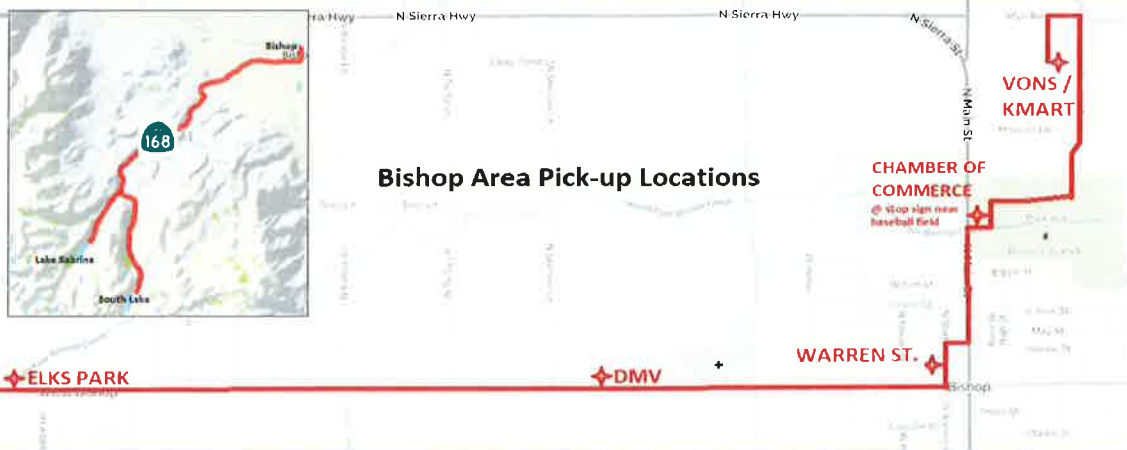

Bishop Creek Shuttle

LOCATION	MORNING DEPARTURES	AFTERNOON DEPARTURES
Vons / Kmart	8:00am	4:00pm
Chamber of Commerce	8:02am	4:02pm
Warren Street	8:04am	4:04pm
DMV	8:06am	4:06pm
Elk's Park	8:08am	4:08pm
South Lake	8:45am	4:45pm
Lake Sabrina	9:10am	5:10pm
Bishop	9:45am	5:45pm

Service Days/Season: 7 Days/week, June 17 - September 5

Flag Stops: The bus will make "flag stops" as requested and as able based on safety considerations

Fares:

- \$5.00 one-way local residents trip
- \$20.00 one-way non-resident trip
- Children under 5 ride free
- Ten-ride passes available at 10% discount