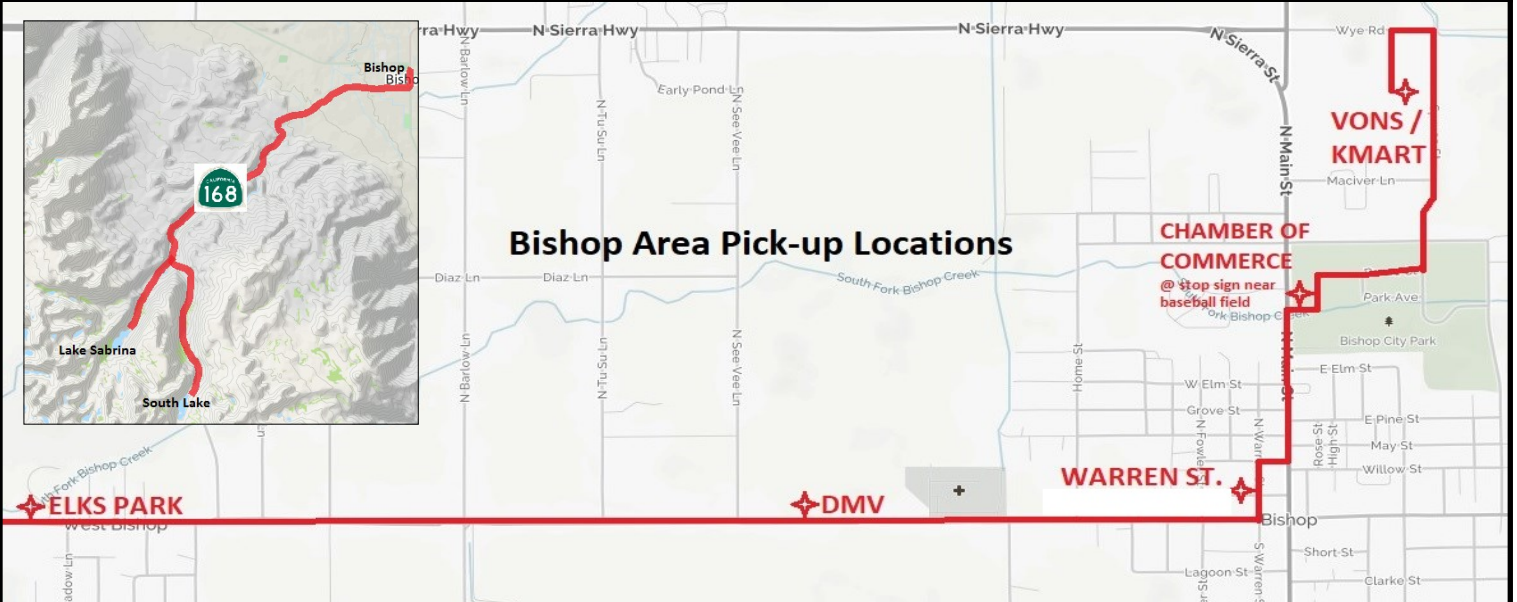

Bishop Creek Shuttle

LOCATION	MORNING DEPARTURES	AFTERNOON DEPARTURES
Vons / Kmart	8:00am	4:00pm
Chamber of Commerce	8:02am	4:02pm
Warren Street	8:04am	4:04pm
DMV	8:06am	4:06pm
Elk's Park	8:08am	4:08pm
South Lake	8:45am	4:45pm
Lake Sabrina	9:10am	5:10pm
Bishop	9:45am	5:45pm

Service Days/Season: 7 Days/week, June 17,2022 - September 11,2022

Flag Stops: The bus will make "flag stops" as requested and as able based on safety considerations

Fares:

\$5.00 one-way local residents trip

\$20.00 one-way non-resident trip

Children under 5 ride free

Ten-ride passes available at 10% discount

760-872-1901 ext. 22
www.estransit.com
 Eastern Sierra Transit is an equal opportunity provider